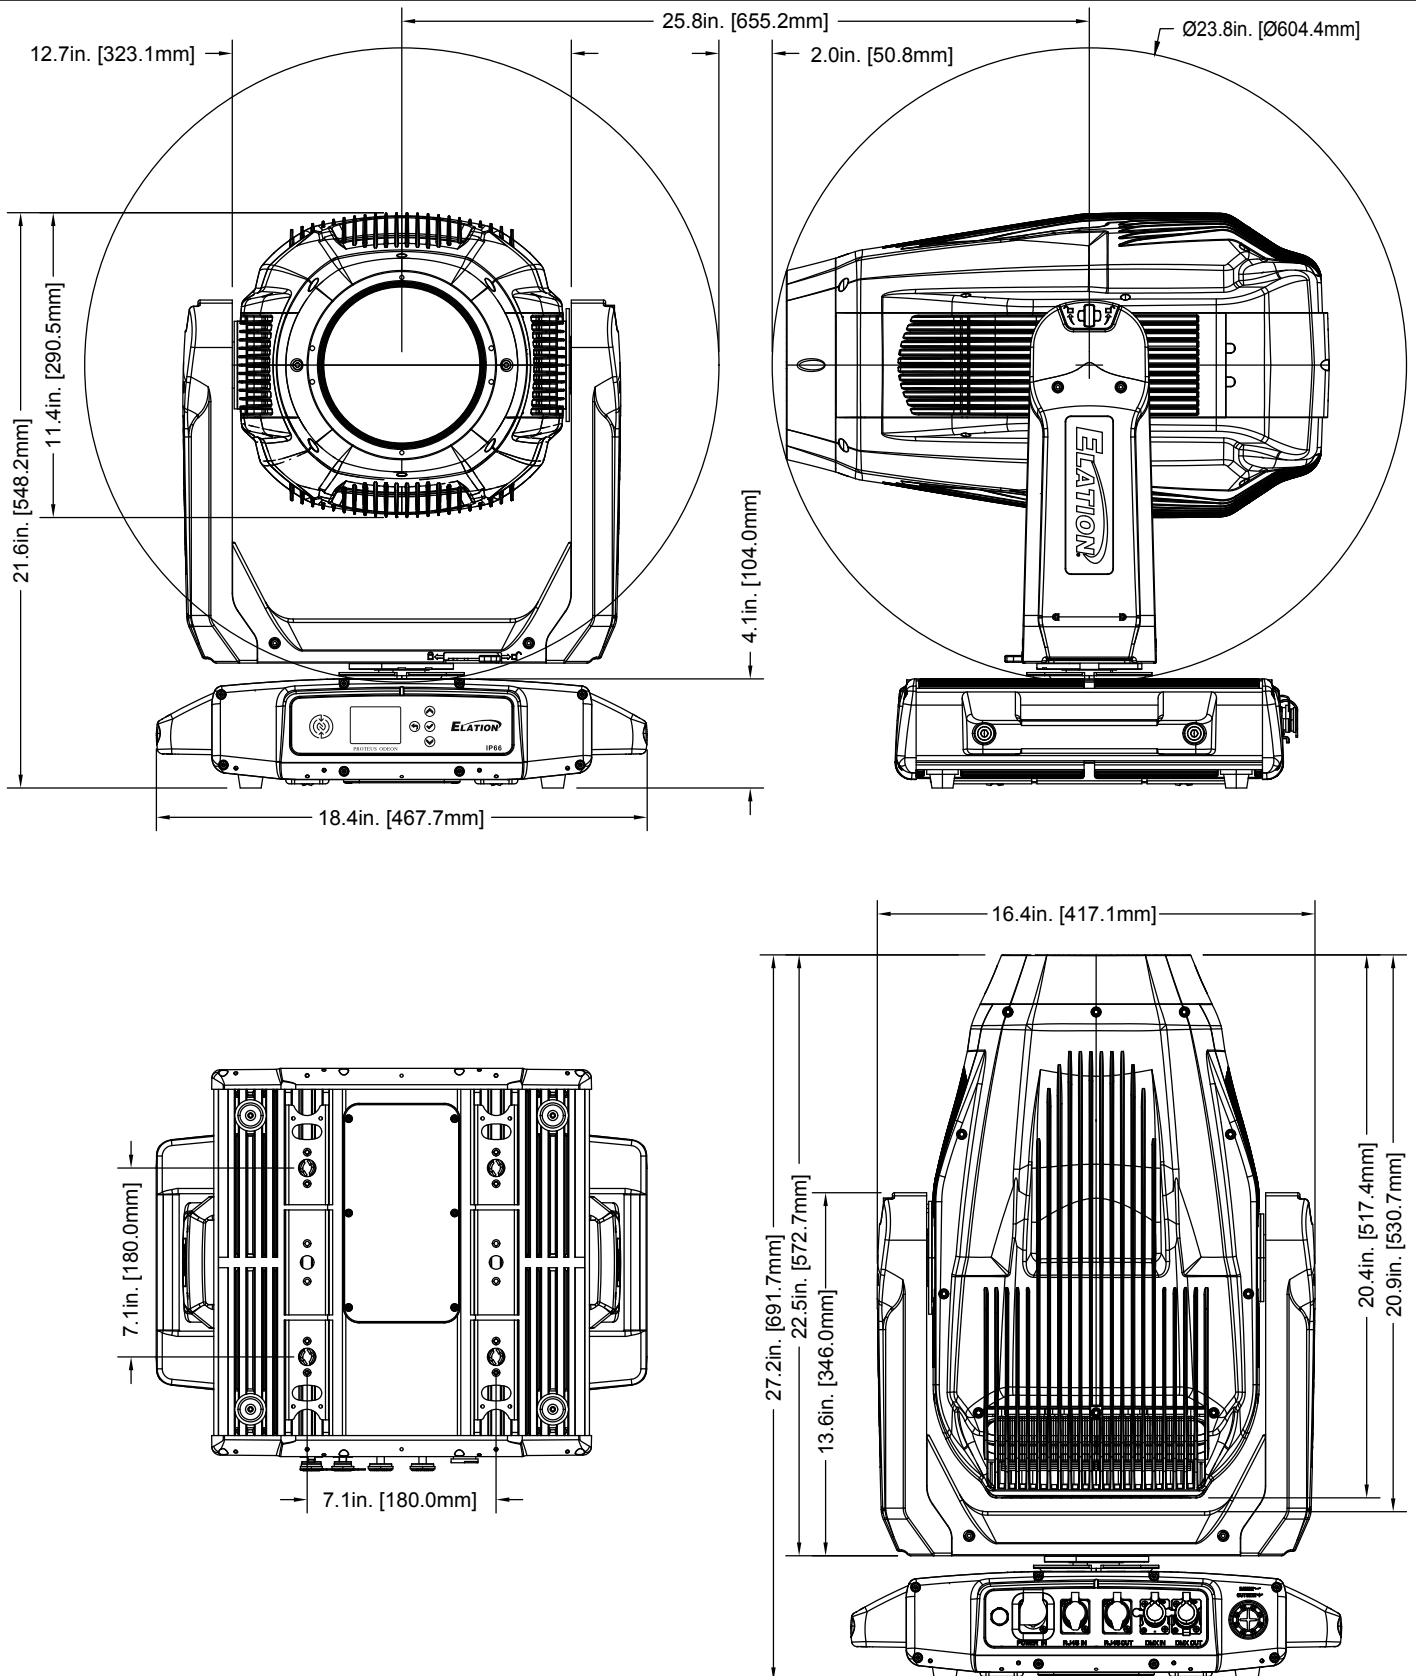

SIZE / WEIGHT

Length: 18.40 in (468mm)
Width: 14.57 in (370mm)
Height: 27.2 in (692mm)
Weight: 92.6 lbs. (42 kg)

ELECTRICAL

AC 120-240V 50/60Hz
Max Power Consumption 1000W
14°F to 113°F (-10°C to 45°C)
BTU/hr (+/- 10%) 3239.5

UNIT DIMENSIONS

PROTEUS ODEON

850W Variable CRI LED IP66 Framing Profile Fixture with CMY

FOAM IN-LAY DIMENSIONS